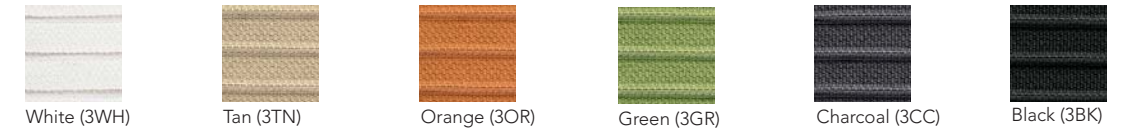

GOOD

- 7107K-S2-A40-GR.A
- Mid Back
  - 3D Knit Back Available in Six Colors
  - Swivel Tilt Control
  - Fixed "T" Arms
  - High Profile Fiberglass Reinforced Nylon Base

BETTER

- 7107K-E7-A56-GR.A
- Mid Back
  - 3D Knit Back Available in Six Colors
  - Advanced Synchro Tilt with Side Tension Knob Control
  - Height and Width Adjustable Arms
  - High Profile Fiberglass Reinforced Nylon Base

BEST

- 7110K-E7-A23-GR.A
- High Back
  - 3D Knit Back Available in Six Colors
  - Advanced Synchro Tilt with Side Tension Knob Control
  - Height and Width Adjustable Arms with Sliding and Lockable Pivot Pads
  - High Profile Fiberglass Reinforced Nylon Base

Available 3D Knit Colors:

Available Mesh Colors:

Due to inconsistencies of computer monitors and printers, we cannot guarantee colors shown are accurate. Please order a sample color swatch.

COVER MODEL: 7110-E7-A57-B12-GR.3