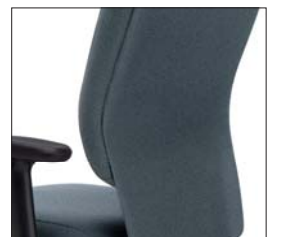

GOOD

4106-D5-A27-GR.A

- Mid Back
- Adjustable Euro Back Control
- Height Adjustable Arms
- Internal Ratchet Back Height Adjustment
- Fiberglass Reinforced Nylon Base

BETTER

4107-E6-SS4-A56-GR.A

- Mid Back
- Active Synchro Tilt with Side Tension Knob Control
- Seat Slider
- Height and Width Adjustable Arms
- Internal Ratchet Back Height Adjustment
- Fiberglass Reinforced Nylon Base

BEST

4110-M2-SS2-A23-GR.A

- High Back
- Euro Multi-Function Control
- Seat Slider
- Height and Width Adjustable Arms with Sliding and Lockable Pivot Pads
- Internal Ratchet Back Height Adjustment
- Fiberglass Reinforced Nylon Base

< Available in a stool

Available as a conference chair High Back or Mid Back >

All Leather

Fabric and FoamMesh™

All Fabric