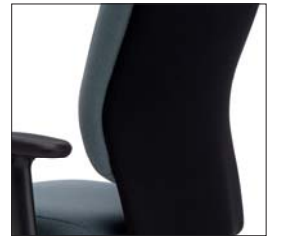

BEST

4110-M2-SS2-A23-GR.A

- High Back
- Euro Multi-Function Control
- Seat Slider
- Height and Width Adjustable Arms with Sliding and Lockable Pivot Pads
- Internal Ratchet Back Height Adjustment
- Fiberglass Reinforced Nylon Base

emme™

Emme is our most popular task chair, built to accommodate up to 95% of all users. Offered with two seat and three back sizes, multiple control options and seat slider to help create a personalized fit.

< Available in a stool

Available as a conference chair High Back or Mid Back >

All Leather

Fabric and FoamMesh™

All Fabric